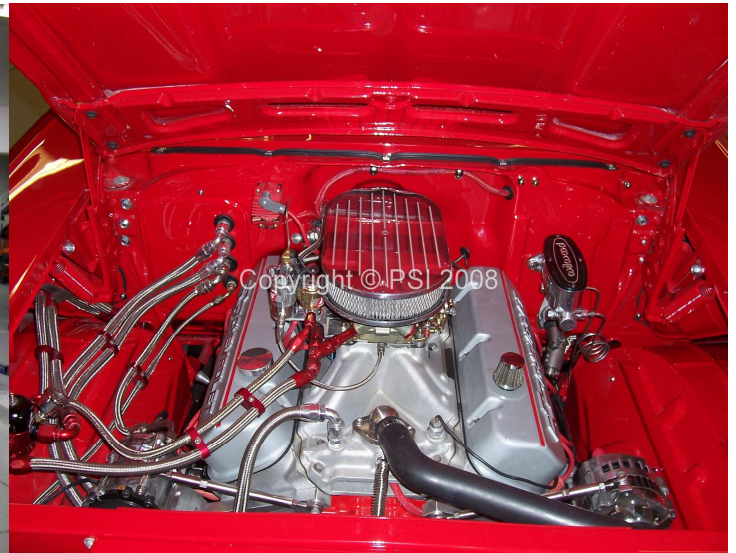

- Complete Restoration
- Paint
- Race Cars
- Fabrication
- Welding
- Engine Building and Machining

6210 Product Drive • Sterling Heights, MI 48312  
(586) 264-9957 • [WWW.PSIAUTOMOTIVE.COM](http://WWW.PSIAUTOMOTIVE.COM) • Hours: M-F 7-3:30 Sat: Appt.